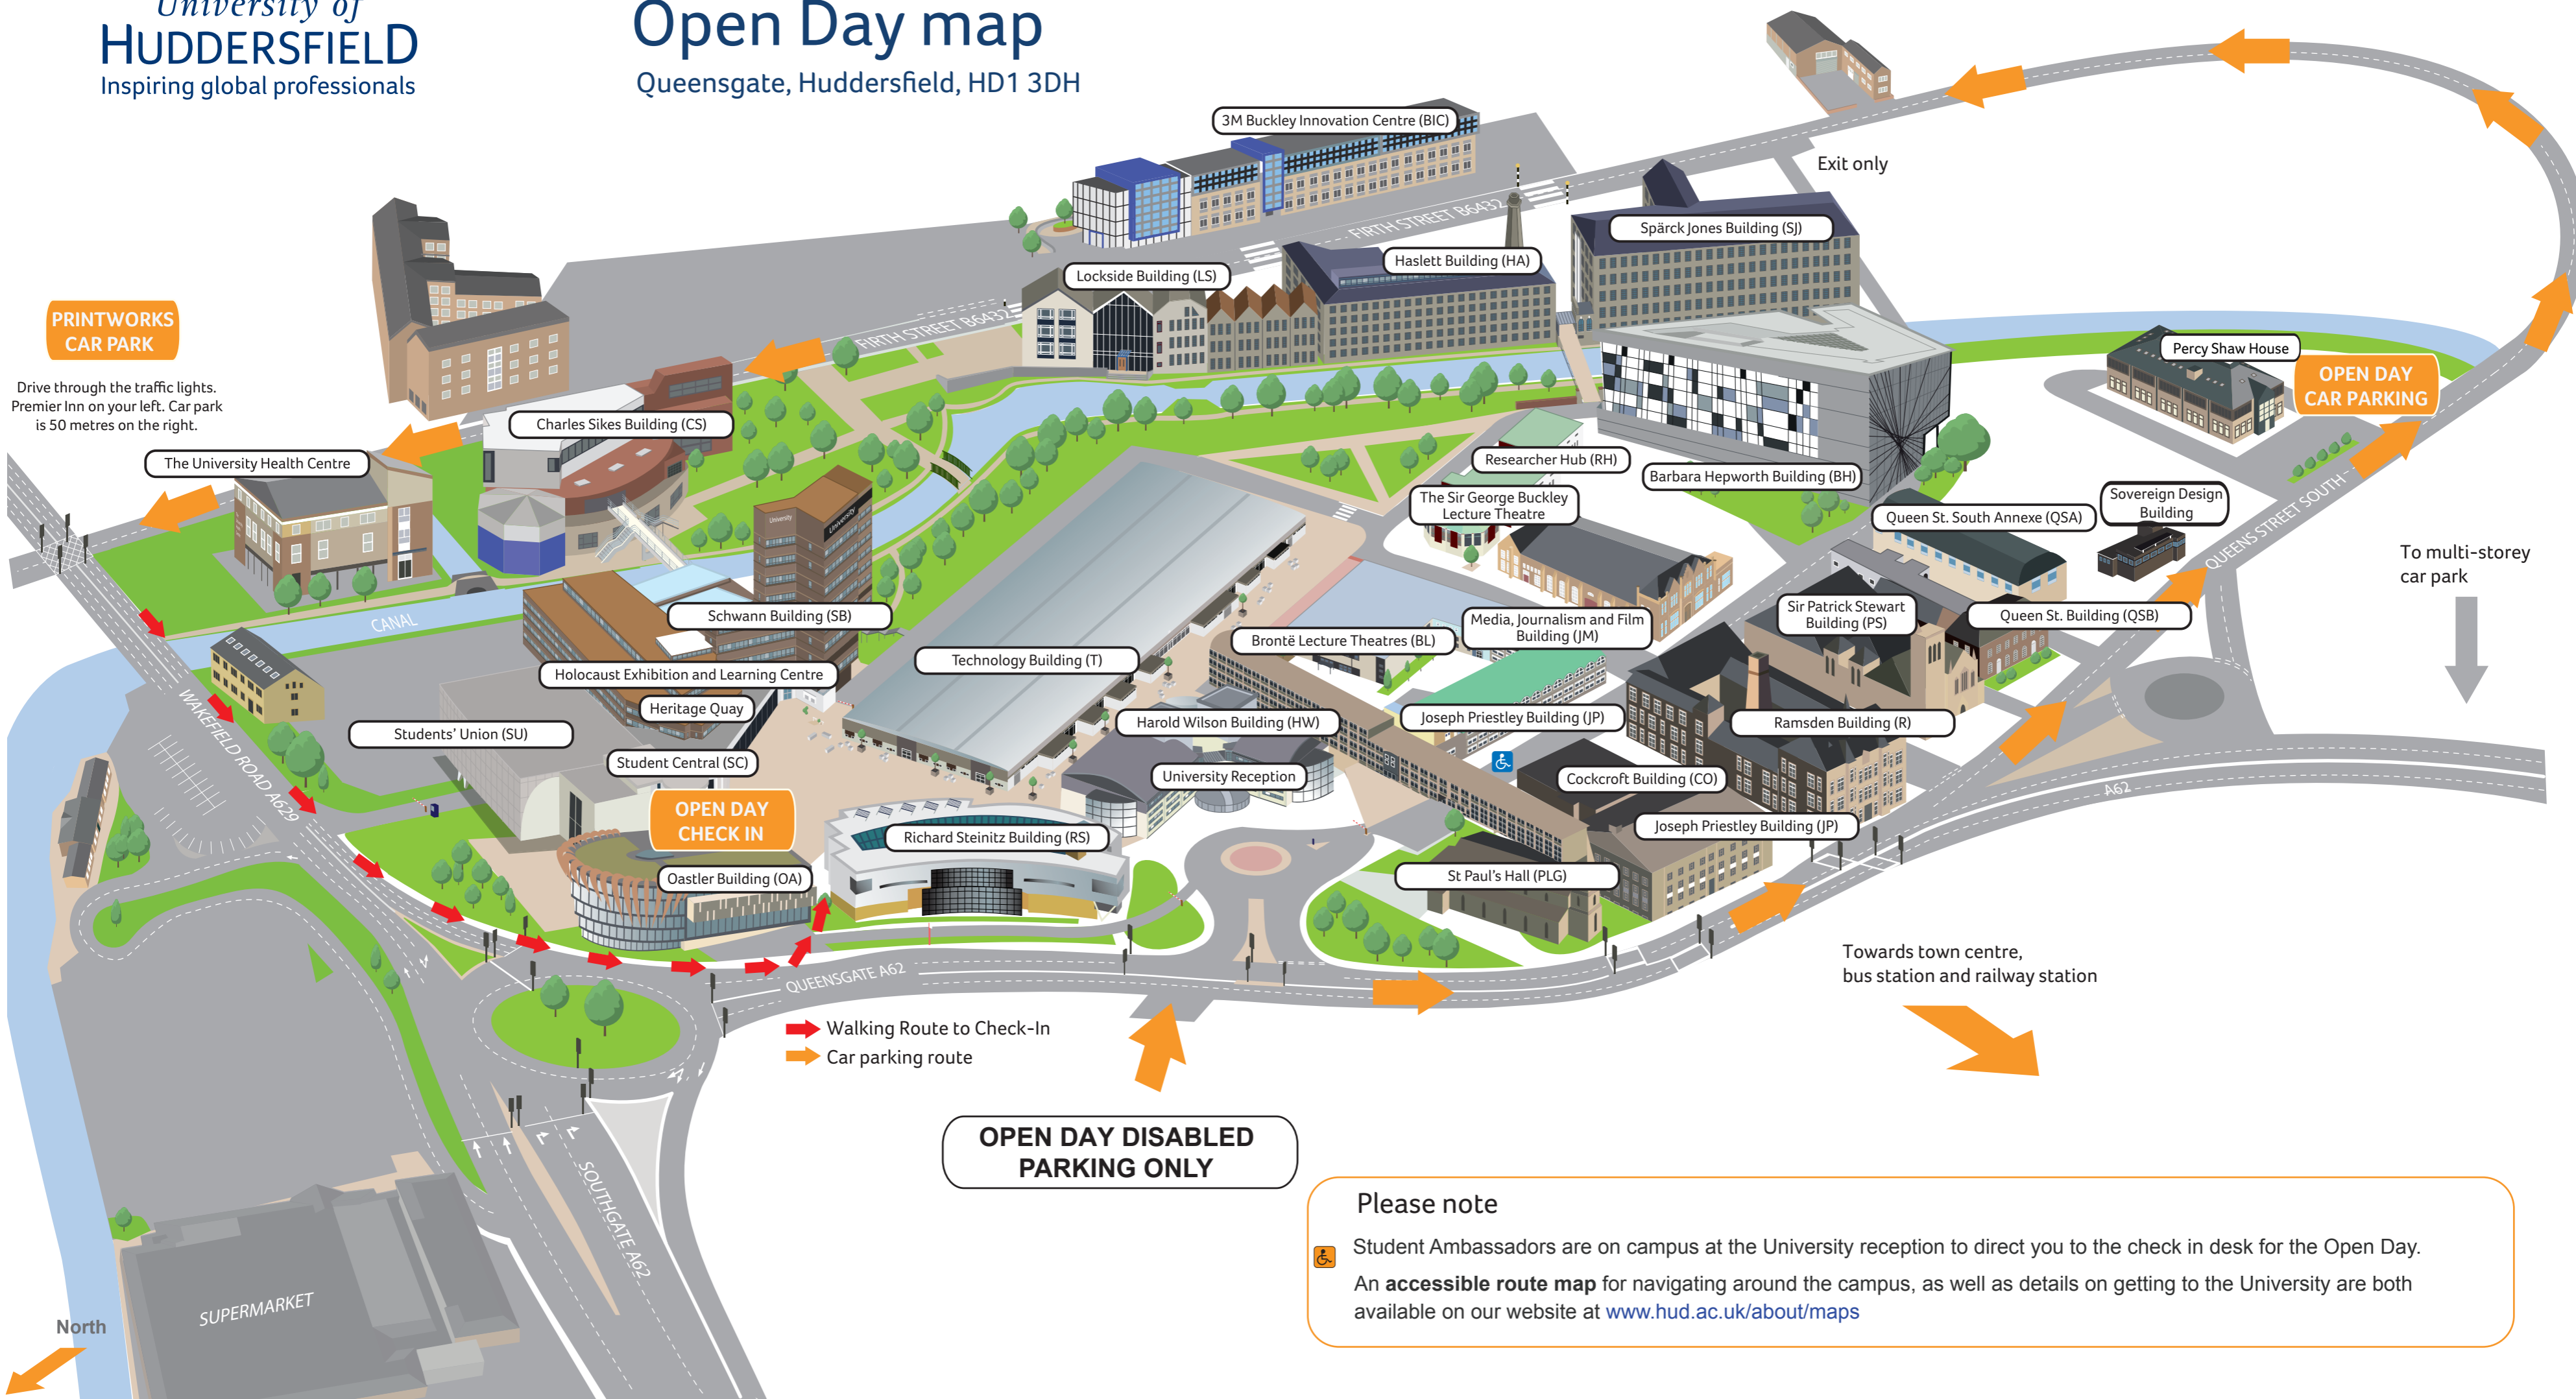

# Open Day map

Queensgate, Huddersfield, HD1 3DH

**PRINTWORKS CAR PARK**

Drive through the traffic lights. Premier Inn on your left. Car park is 50 metres on the right.

**OPEN DAY CAR PARKING**

To multi-storey car park

Towards town centre, bus station and railway station

➡ Walking Route to Check-In  
➡ Car parking route

**OPEN DAY DISABLED PARKING ONLY**

**Please note**  
 ♿ Student Ambassadors are on campus at the University reception to direct you to the check in desk for the Open Day. An **accessible route map** for navigating around the campus, as well as details on getting to the University are both available on our website at [www.hud.ac.uk/about/maps](http://www.hud.ac.uk/about/maps)